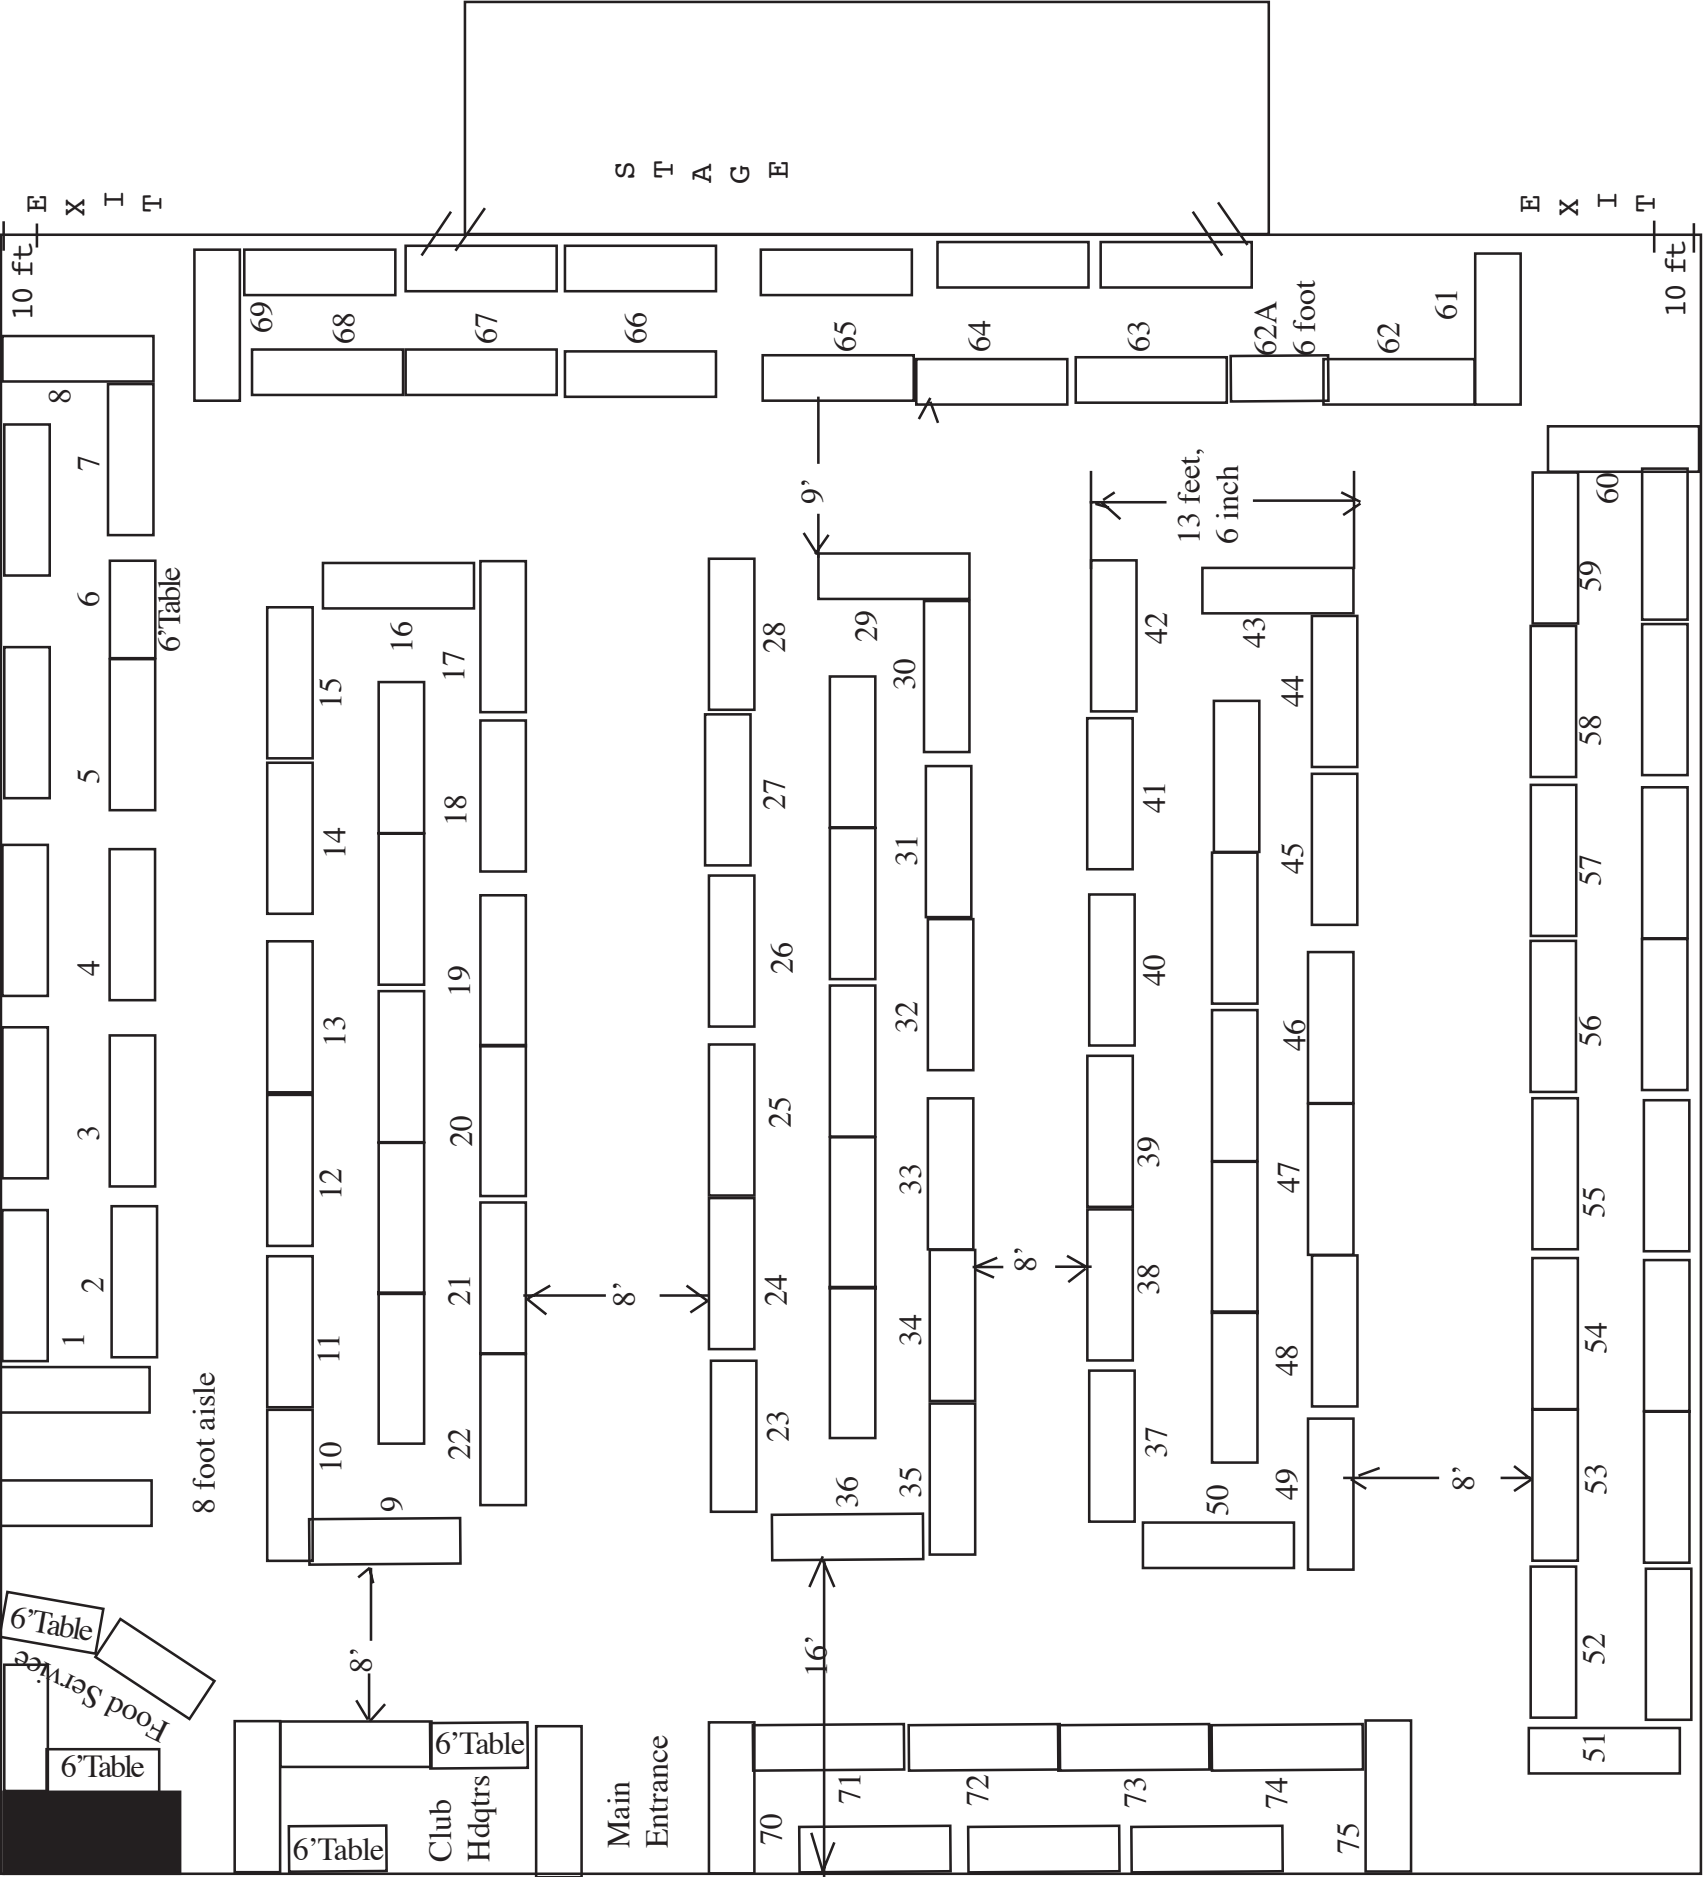

KRAMER SCHOOL EXHIBIT HALL 2012

88 Ft., 6 Inches wide
from bleacher to bleacher

John Ferreri
429-6970 H
508-8620 cell

J

S T A G E

PROSPECT STREET ENTRANCE

Revised May 7, 2010

6'T